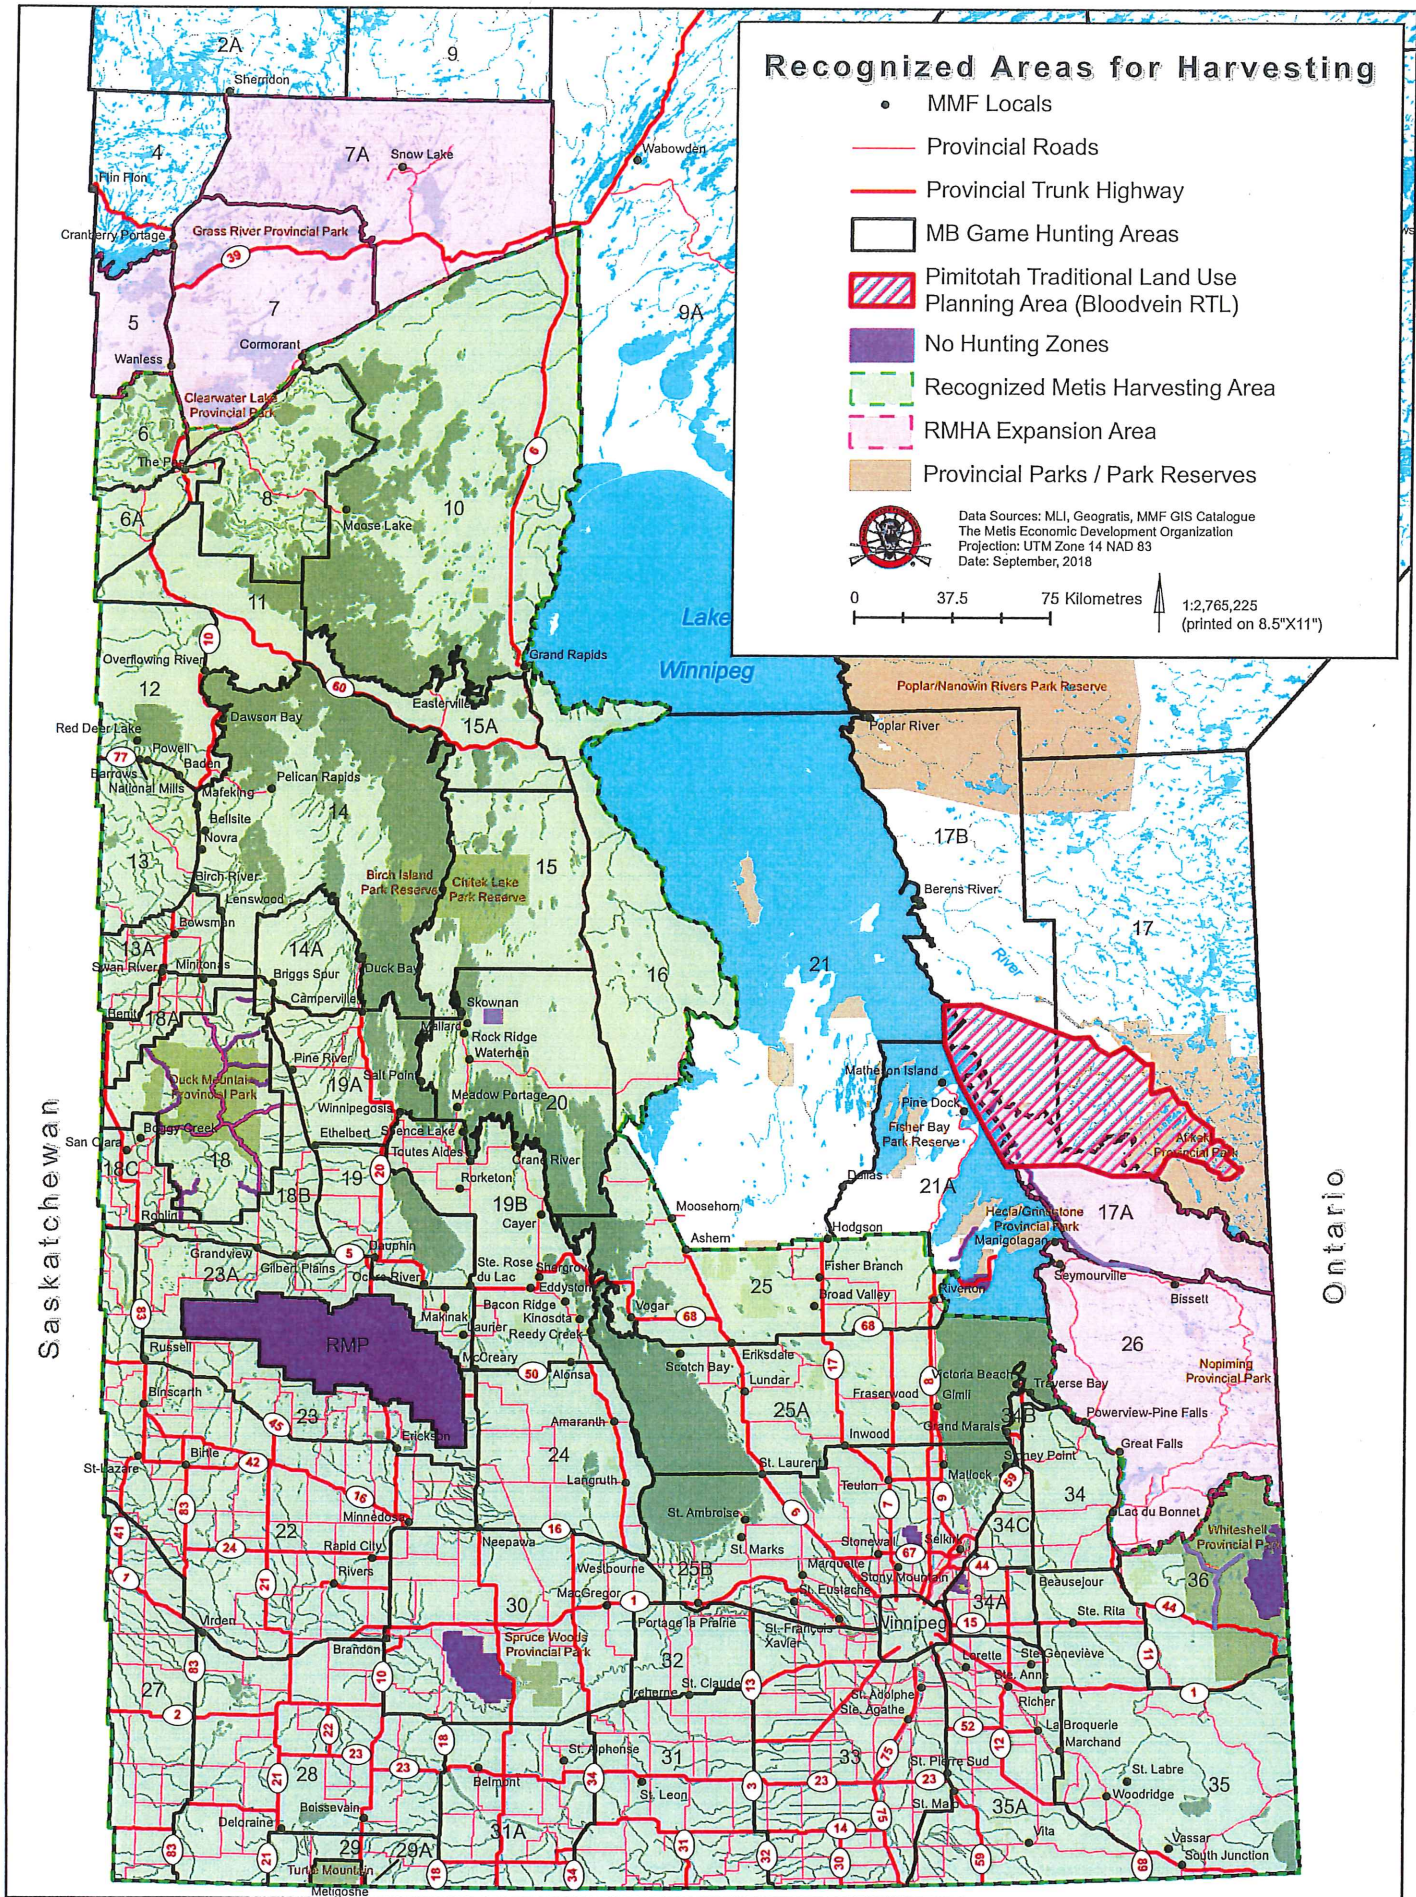

# Recognized Areas for Harvesting

- MMF Locals
- Provincial Roads
- Provincial Trunk Highway
- ▭ MB Game Hunting Areas
- ▨ Pimitotah Traditional Land Use Planning Area (Bloodvein RTL)
- No Hunting Zones
- ▨ Recognized Metis Harvesting Area
- ▨ RMHA Expansion Area
- ▨ Provincial Parks / Park Reserves

Data Sources: MLI, Geogratis, MMF GIS Catalogue  
 The Metis Economic Development Organization  
 Projection: UTM Zone 14 NAD 83  
 Date: September, 2018

Saskatchewan

Ontario